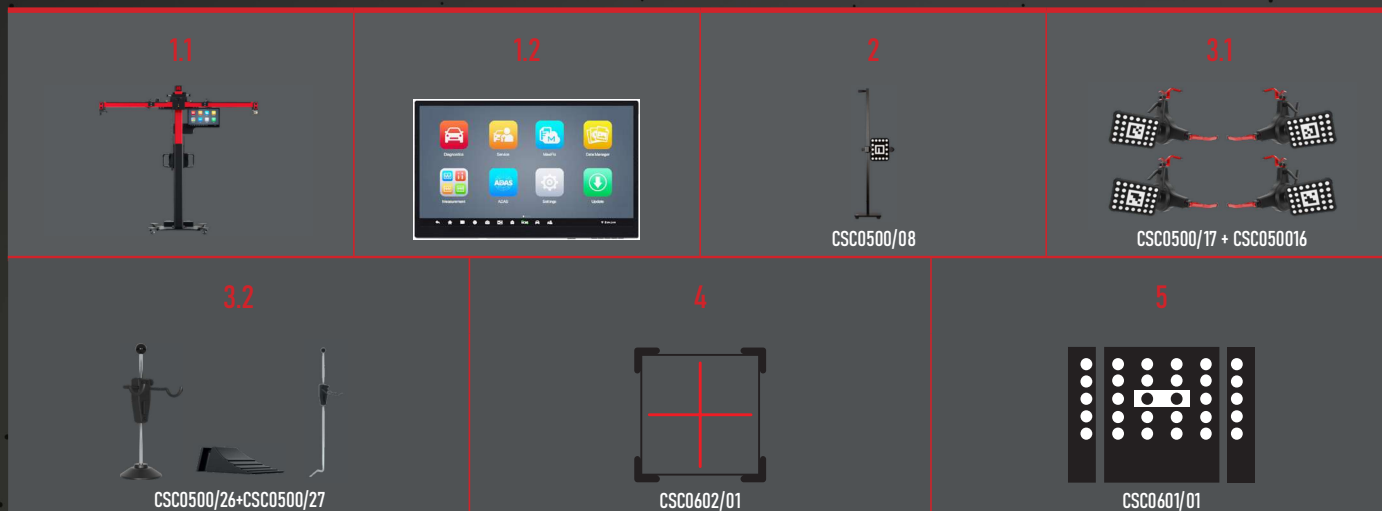

MAXISYS IA900WA BASIC TIRE CLAMPS KIT

INCLUDES

PRODUCT NAME

IA900WA BASIC TIRE KIT

1.1	IA900WA KIT
1.2	24" TOUCHSCREEN MONITOR
2	DISTANCE TARGET
3.1	4 TIRE CLAMPS
3.2	STEERING LOCK, WEDGE BLOCK, BREAK BLOCK
4	ACC CALIBRATION MIRROR
5	LDW TARGET BOARD VOLKSWAGEN

WARNING:

All the components of the list cannot be sold individually. The BASIC KIT and FULL KIT packages do not include the diagnostic tool. MaxiSys IA900WA systems works with MaxiSys Ultra, MaxiSys 909, MaxiSys 919 and MaxiSys Ultra ADAS (already equipped with MaxiSys IA900WA activation kit). To enable wheel alignment and ADAS calibration function, MaxiSys IA900WA Activation Card must be ordered.