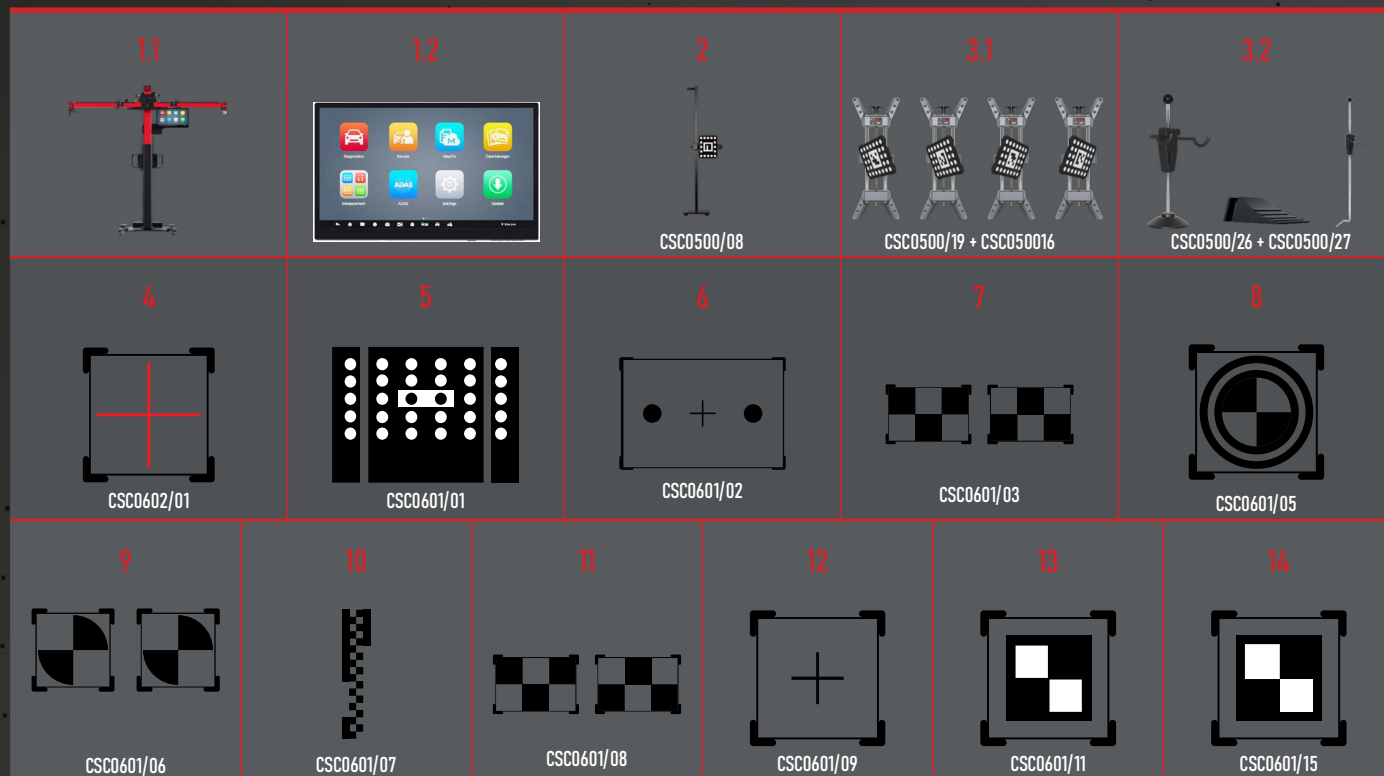

MAXISYS IA900WA FULL RIM CLAMPS KIT

INCLUDES

PRODUCT NAME

IA900WA BASIC RIM KIT

TARGET BOX V2 - 10000972

CSC0601/07

1.1	IA900WA KIT
1.2	24" TOUCHSCREEN MONITOR
2	DISTANCE TARGET
3.1	4 RIM CLAMPS
3.2	STEERING LOCK, WEDGE BLOCK, BRAKE LOCK
4	ACC CALIBRATION MIRROR
5	LDW TARGET BOARD VOLKSWAGEN
6	MERCEDES LDW SYSTEM
7	NISSAN LDW SYSTEM
8	HONDA LDW SYSTEM
9	NISSAN, INFINITI LDW SYSTEM
10	HONDA LDW SYSTEM
11	HYUNDAI/KIA LDW PATTERN
12	TOYOTA/LEXUS LDW SYSTEM
13	TOYOTA/LEXUS LDW SYSTEM
14	TOYOTA/LEXUS LDW SYSTEM
15	HYUNDAI/KIA/JEEP/FIAT LDW PATTERN

WARNING:

All the components of the list cannot be sold individually. The BASIC KIT and FULL KIT packages do not include the diagnostic tool. MaxiSys IA900WA systems works with MaxiSys Ultra, MaxiSys 909, MaxiSys 919 and MaxiSys Ultra ADAS (already equipped with MaxiSys IA900WA activation kit). To enable wheel alignment and ADAS calibration function, MaxiSys IA900WA Activation Card must be ordered.