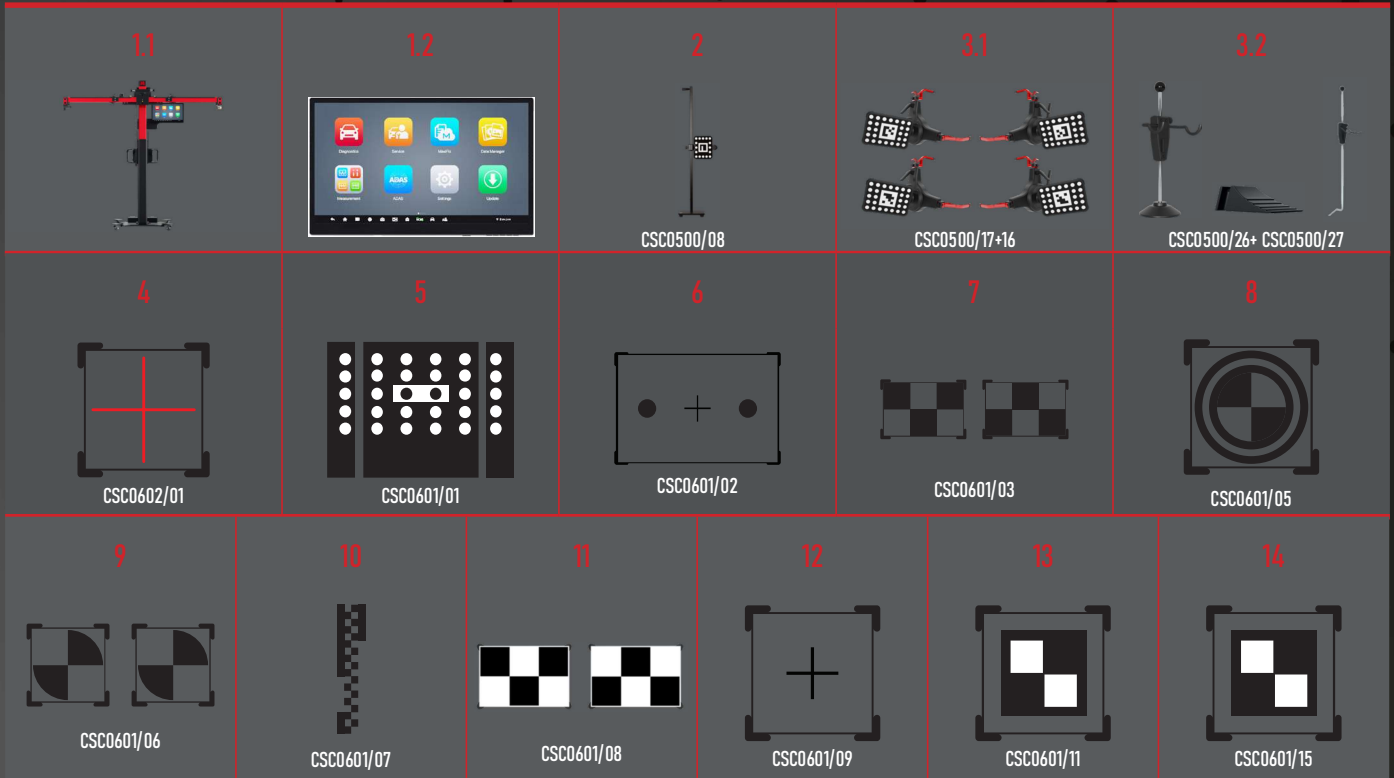

MAXISYS IA900WA FULL TIRE CLAMPS KIT

INCLUDES	PRODUCT NAME
	1.1 IA900WA KIT
	1.2 24" TOUCHSCREEN MONITOR
	2 DISTANCE TARGET
	3.1 4 TIRE CLAMPS
	3.2 STEERING LOCK, WEDGE BLOCK, BREAK BLOCK
	4 ACC CALIBRATION MIRROR
	5 LDW TARGET BOARD VOLKSWAGEN
	6 MERCEDES LDW SYSTEM
	7 NISSAN LDW SYSTEM
	8 HONDA LDW SYSTEM
	9 NISSAN, INFINITI LDW SYSTEM
	10 HONDA LDW SYSTEM
	11 HYUNDAI/KIA LDW PATTERN
	12 TOYOTA/LEXUS LDW SYSTEM
	13 TOYOTA/LEXUS LDW SYSTEM
	14 HYUNDAI/KIA/JEEP/FIAT LDW PATTERN

IA900WA
BASIC TIRE KIT

TARGET BOX V2
10000972

CSC0601/07

WARNING: All the components of the list cannot be sold individually. The BASIC KIT and FULL KIT packages do not include the diagnostic tool. MaxiSys IA900WA systems works with MaxiSys Ultra, MaxiSys 909, MaxiSys 919 and MaxiSys Ultra ADAS (already equipped with MaxiSys IA900WA activation kit). To enable wheel alignment and ADAS calibration function, MaxiSys IA900WA Activation Card must be ordered.