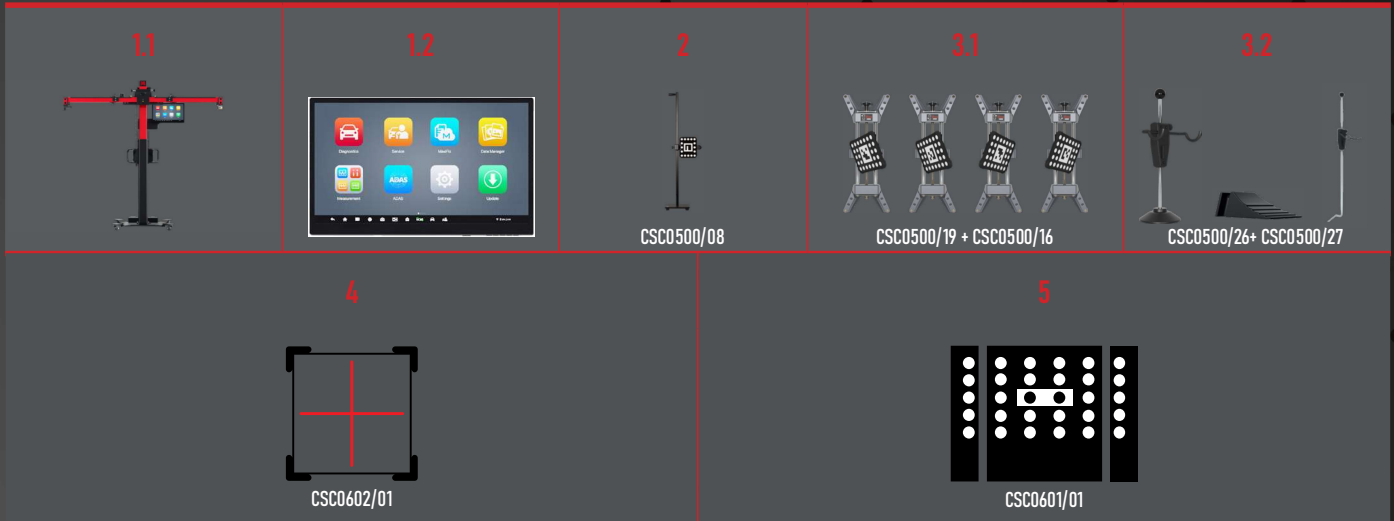

The ADAS software also allows easy and precise calibration through guided step-by-step instructions.

FEATURES:

- 2-in-1 Wheel alignment and ADAS calibration
- 360° Swivel for 24 inch Touchscreen Monitor
- Robotic Frame Movement
- Precise Optical Measurement With 6 High Resolution Cameras
- Self Calibrating Cameras, Always Accurate, Every Time
- Cameras Automatically Track Vehicle Height On Lift

INCLUDES:

- Includes 24 months Warranty

TECHNICAL SPECIFICATIONS

 DIMENSIONS	860 x 1240 x 1995 mm
 WEIGHT	178 kg
 PANEL DIMENSIONS	136 x 96 cm
 LASER CLASSIFICATION	class 2
 CERTIFICATIONS	CE, FCC, RoHS

AUTEL SOFTWARE & UPDATES

 SOFTWARE UPDATES
 ADAS SOFTWARE

MAXISYS IA900WA BASIC RIM CLAMPS KIT

INCLUDES	PRODUCT NAME
1.1	IA900WA KIT
1.2	24" TOUCHSCREEN MONITOR
2	DISTANCE TARGET
3.1	4 RIM CLAMPS
3.2	STEERING LOCK, WEDGE BLOCK, BRAKE LOCK
4	ACC CALIBRATION MIRROR
5	LDW TARGET BOARD VOLKSWAGEN