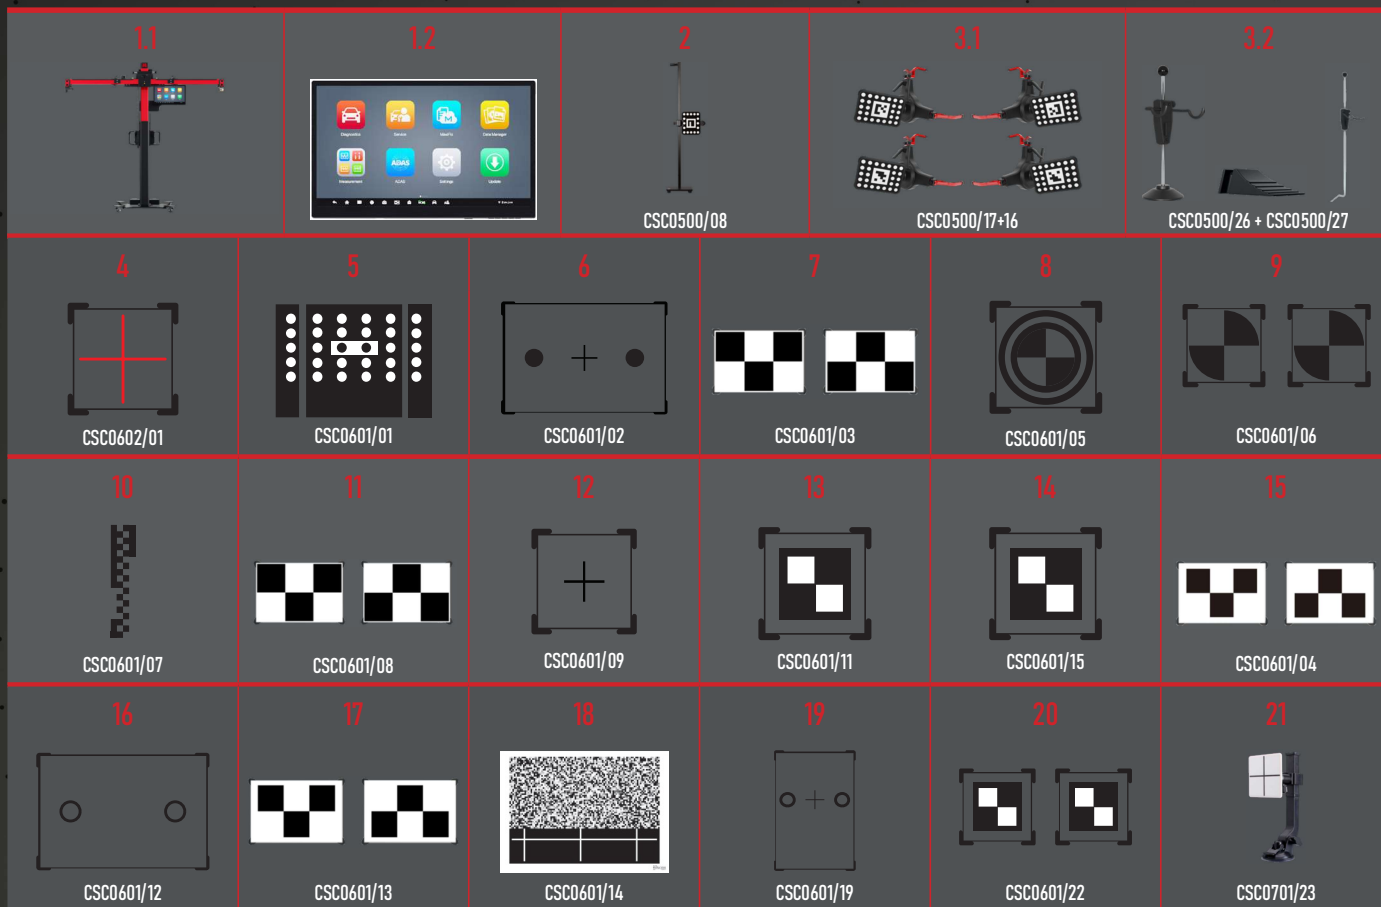

MAXISYS IA900WA FULL PLUS TIRE CLAMPS KIT

INCLUDES	PRODUCT NAME	INCLUDES	PRODUCT NAME
IA900WA BASIC TIRE KIT	1.1 IA900WA KIT	TARGET BOX-V3 100001281	6 MERCEDES LDW SYSTEM
	1.2 24" TOUCHSCREEN MONITOR		7 NISSAN LDW SYSTEM
	2 DISTANCE TARGET		8 HONDA LDW SYSTEM
	3.1 4 TIRE CLAMPS		9 NISSAN, INFINITI LDW SYSTEM
	3.2 STEERING, WEDGE, AND BREAK BLOCKS		11 HONDA LDW SYSTEM
	4 ACC CALIBRATION MIRROR		12 HYUNDAI/KIA LDW PATTERN
LDW PATTERN BOARD PACKAGE 100001280	5 LDW TARGET BOARD VOLKSWAGEN		13 TOYOTA/LEXUS LDW SYSTEM
	10 HYUNDAI/KIA/JEEP/FIAT LDW PATTERN		14 TOYOTA/LEXUS LDW SYSTEM
	18 SUBARU LANE KEEP CANVAS PATTERN		15 MERCEDES/NISSAN LDW II TARGET BOARD
			16 MAZDA LDW I TARGET BOARD
			17 MAZDA LDW II TARGET BOARD
	19 MERCEDES LDW II TARGET BOARD		
	20 MITSUBISHI LDW TARGET BOARD		
	21 HYUNDAI/KIA LDW AIDS TARGET		

WARNING:

All the components of the list cannot be sold individually. The BASIC KIT and FULL KIT packages do not include the diagnostic tool. MaxiSys IA900WA systems works with MaxiSys Ultra, MaxiSys 909, MaxiSys 919 and MaxiSys Ultra ADAS (already equipped with MaxiSys IA900WA activation kit). To enable wheel alignment and ADAS calibration function, MaxiSys IA900WA Activation Card must be ordered.