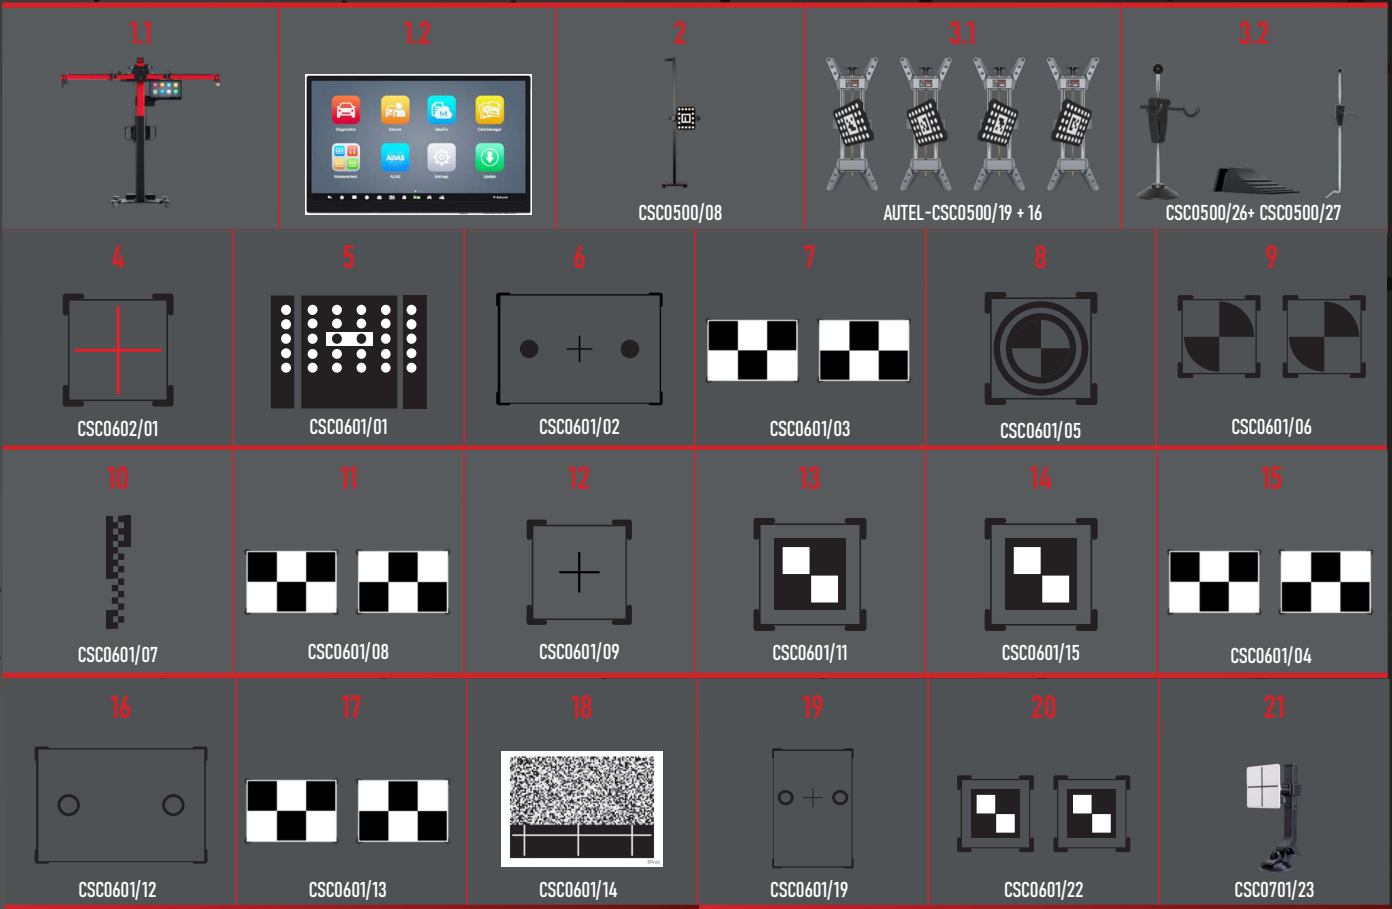

**IA900WA
BASIC RIM KIT**

WARNING:

All the components of the list cannot be sold individually. The BASIC KIT and FULL KIT packages do not include the diagnostic tool. MaxiSys IA900WA systems works with MaxiSys Ultra, MaxiSys 909, MaxiSys 919 and MaxiSys Ultra ADAS (already equipped with MaxiSys IA900WA activation kit. To enable wheel alignment and ADAS calibration function, MaxiSys IA900WA Activation Card must be ordered.

MAXISYS IA900WA FULL RIM CLAMPS KIT

INCLUDES

PRODUCT NAME

IA900WA BASIC RIM KIT

TARGET BOX V2 - 10000972

CSC0601/07

1.1	IA900WA KIT
1.2	24" TOUCHSCREEN MONITOR
2	DISTANCE TARGET
3.1	4 RIM CLAMPS
3.2	STEERING LOCK, WEDGE BLOCK, BRAKE LOCK
4	ACC CALIBRATION MIRROR
5	LDW TARGET BOARD VOLKSWAGEN
6	MERCEDES LDW SYSTEM
7	NISSAN LDW SYSTEM
8	HONDA LDW SYSTEM
9	NISSAN, INFINITI LDW SYSTEM
10	HONDA LDW SYSTEM
11	HYUNDAI/KIA LDW PATTERN
12	TOYOTA/LEXUS LDW SYSTEM
13	TOYOTA/LEXUS LDW SYSTEM
14	TOYOTA/LEXUS LDW SYSTEM
15	HYUNDAI/KIA/JEEP/FIAT LDW PATTERN

MAXISYS IA900WA FULL PLUS RIM CLAMPS KIT

INCLUDES	PRODUCT NAME	INCLUDES	PRODUCT NAME	
IA900WA BASIC RIM KIT	1.1	IA900WA KIT	6	MERCEDES LDW SYSTEM
	1.2	24" TOUCHSCREEN MONITOR	7	NISSAN LDW SYSTEM
	2	DISTANCE TARGET	8	HONDA LDW SYSTEM
	3.1	4 TIRE CLAMPS	9	NISSAN, INFINITI LDW SYSTEM
	3.2	STEERING LOCK, WEDGE BLOCK, BRAKE LOCK	11	HONDA LDW SYSTEM
LDW PATTERN BOARD PACKAGE 100001280	4	ACC CALIBRATION MIRROR	12	HYUNDAI/KIA LDW PATTERN
	5	LDW TARGET BOARD VOLKSWAGEN	13	TOYOTA/LEXUS LDW SYSTEM
	10	HYUNDAI/KIA/JEEP/FIAT LDW PATTERN	14	TOYOTA/LEXUS LDW SYSTEM
	18	SUBARU LANE KEEP CANVAS PATTERN	15	MERCEDES/NISSAN LDW II TARGET BOARD
		TARGET BOX V3 100001281	16	MAZDA LDW I TARGET BOARD
			17	MAZDA LDW II TARGET BOARD
			19	MERCEDES LDW II TARGET BOARD
			20	MITSUBISHI LDW TARGET BOARD
			21	HYUNDAI/KIA LDW AIDS TARGET